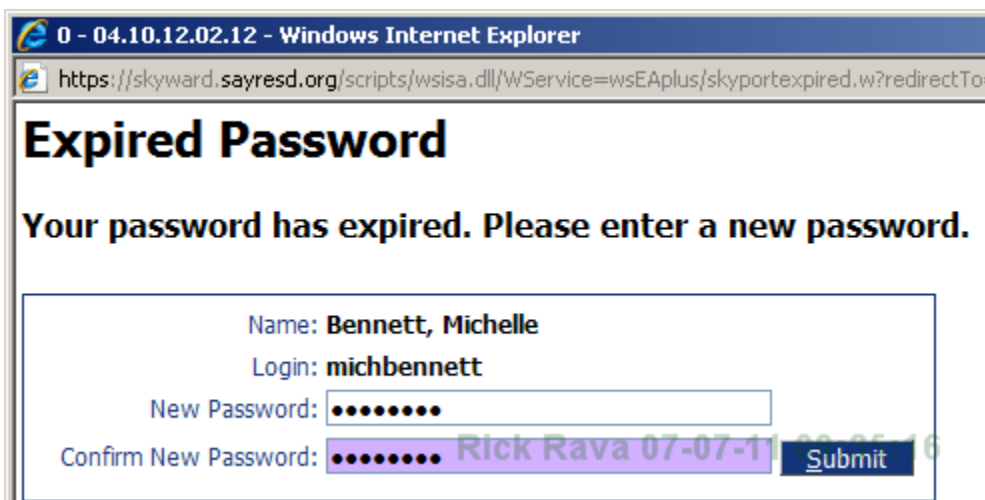

Password:

04.10.12.02.12
Windows XP / Internet Explorer 8
[Add the Skyward Login page to your Favorites](#)
[Make the Skyward Login page your Home Page](#)

© 2011 Skyward, Inc. All rights reserved. Rick Rava 07-07-11 09:33:05

Enter you username and initial password

[Sayre Area School District](#)

**Sayre Area School District - Live
Conversion Data 05/20/11**

Login:

Password:

04.10.12.02.12
Windows XP / Internet Explorer 8
[Add the Skyward Login page to your Favorites](#)
[Make the Skyward Login page your Home Page](#)

© 2011 Skyward, Inc. All rights reserved. Rick Rava 07-07-11 09:34:02

The following screen will appear to change your password

Enter in your desired password

Confirm your desired password

Click on Submit

Click on OK