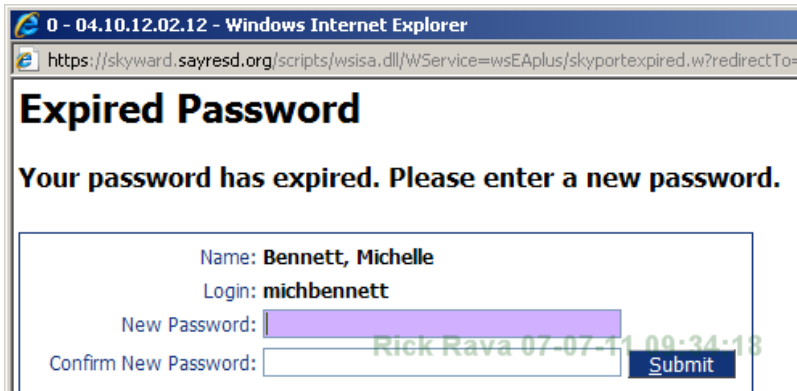

Password:

04.10.12.02.12
Windows XP / Internet Explorer 8
[Add the Skyward Login page to your Favorites](#)
[Make the Skyward Login page your Home Page](#)

© 2011 Skyward, Inc. All rights reserved. Rick Rava 07-07-11 09:33:05

Enter you username and initial password

[Sayre Area School District](#)

**Sayre Area School District - Live
Conversion Data 05/20/11**

Login:

Password:

04.10.12.02.12
Windows XP / Internet Explorer 8
[Add the Skyward Login page to your Favorites](#)
[Make the Skyward Login page your Home Page](#)

© 2011 Skyward, Inc. All rights reserved. Rick Rava 07-07-11 09:34:02

The following screen will appear to change your password

Enter in your desired password

Confirm your desired password

Click on Submit

Click on OK