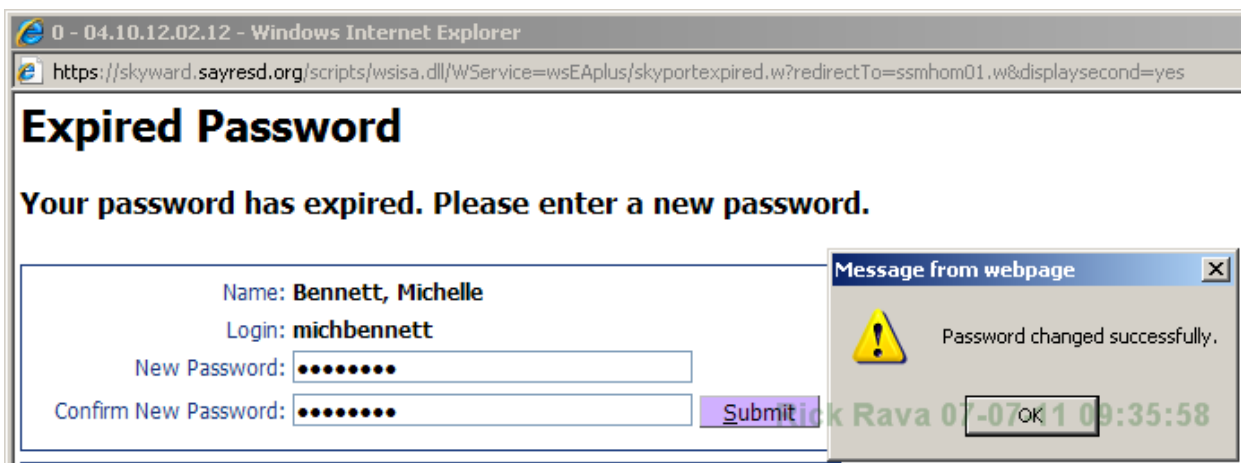

Enter you username and initial password

[Sayre Area School District](#)

**Sayre Area School District - Live
Conversion Data 05/20/11**

Login:

Password:

04.10.12.02.12
Windows XP / Internet Explorer 8
[Add the Skyward Login page to your Favorites](#)
[Make the Skyward Login page your Home Page](#)

© 2011 Skyward, Inc. All rights reserved. Rick Rava 07-07-11 09:34:02

The following screen will appear to change your password

Enter in your desired password

Confirm your desired password

Click on Submit

Click on OK

You are now in Skyward