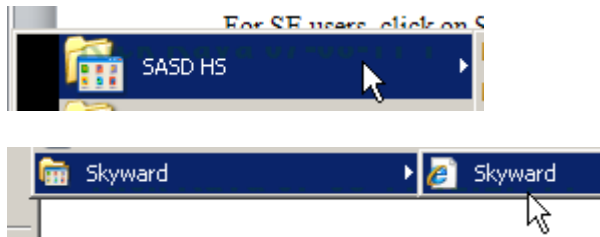

SAYRE AREA SCHOOL DISTRICT TECHNOLOGY TIPS

LOG IN TO SKYWARD – WITHIN THE SASD NETWORK

Purpose

After contacting the SASD Technology Department for a Skyward Account, this procedure goes over how to log in to Skyward within the SASD Network.

How do I log in to Skyward?

From within the SASD network on a SASD PC, please do the following:

Click on Start

For HS users, click on SASD HS, then click Skyward, then click on Skyward shortcut

For SE users, click on SASD SE, then click Skyward, then click on Skyward shortcut

The following is an example of the shortcut from a SASD HS computer

This will bring up the following screen

[Sayre Area School District](#)

**Sayre Area School District - Live
Conversion Data 05/20/11**

Login: