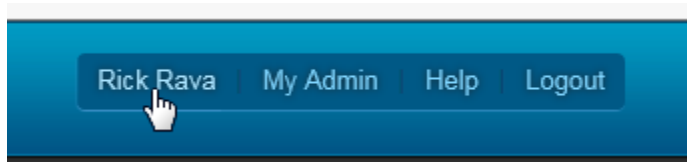

SAYRE AREA SCHOOL DISTRICT TECHNOLOGY TIPS

PASSWORD – CHANGING YOUR DISCOVERY EDUCATION STREAMING PASSWORD

Purpose

This documentation illustrates how SASD Discovery Education users can change their password.

Change Password

Log into Discovery Education

Click on your name

Click on Account Settings

My DE Services My Content Builder Tools Classroom Manager Teacher Center

 **Rick Rava**
Admin/Support at H AUSTIN SNYDER ELEM SCHOOL