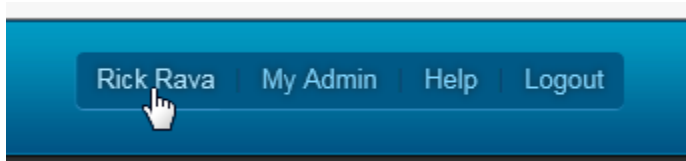

SAYRE AREA SCHOOL DISTRICT TECHNOLOGY TIPS

PASSWORD – CHANGING YOUR DISCOVERY EDUCATION PASSWORD

Purpose

This documentation illustrates how SASD Discovery Education users can change their password.

Change Password

Log into Discovery Education

Click on your name

Click on Account Settings