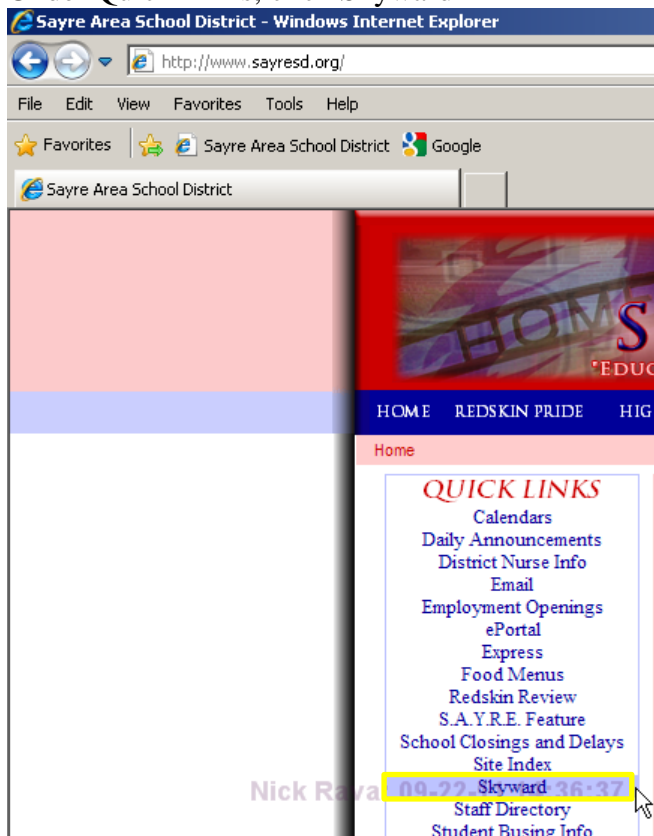

SAYRE AREA SCHOOL DISTRICT TECHNOLOGY TIPS

STUDENTS LOGGING IN TO SKYWARD

Purpose

To explain how students log in to Skyward.

Procedure

Go to www.sayresd.org

Under Quick Links, click Skyward

Click under the Family and Student Access: