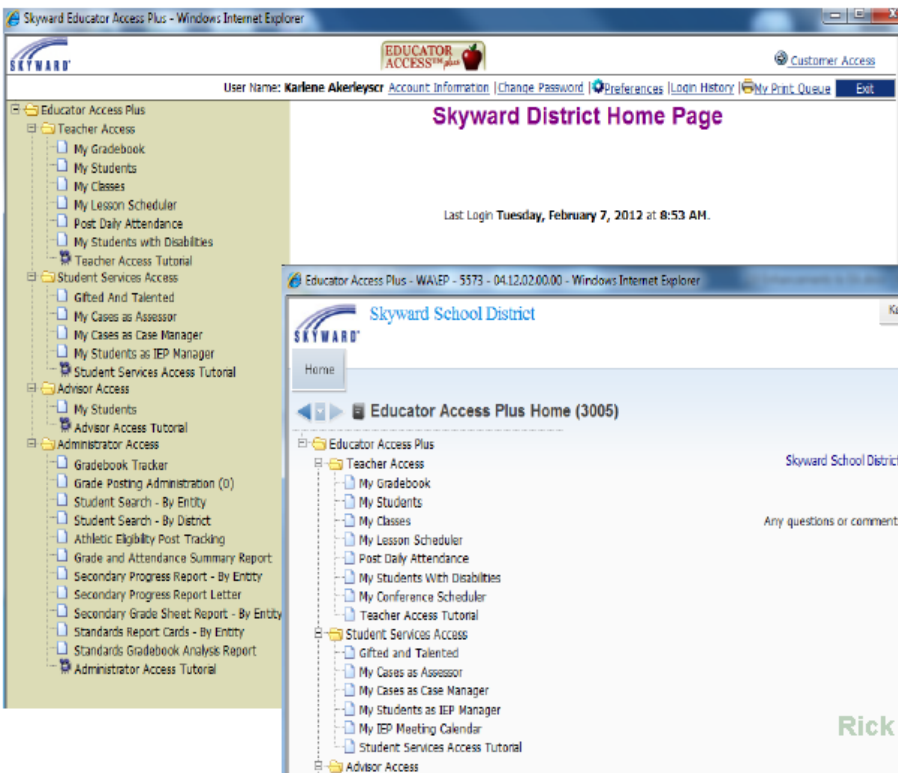

SAYRE AREA SCHOOL DISTRICT TECHNOLOGY TIPS

SKYWARD EDUCATOR PLUS ACCESS (TEACHER)

UPGRADE TO VERSION 2.0

Purpose

To give an overview of the Skyward Upgrade to Version 2.0 for Educator Plus users (teachers) and its new features and new look.

The go live date for SASD is February 15th, 2012.

PLEASE NOTE:

Skyward will be updated starting at 2:30pm EST on February 15 and will not be available until 5:00pm EST.

What is Changing for Teachers?

Upon loading the February 2012 release, Educator Access Plus (EA+) users will notice some minor modifications. These are basic display changes and do not affect system processing. These changes were made to keep the gradebook screen colors consistent with other Skyward software products. Changes to the EA+ main screen are noted below.

1. The screen color has been modified to match other Skyward 2.0 systems.
2. The Home Page link is now a Home button. As in the past, this feature will take the user to the main EA+ screen.
3. The Print Queue link has been changed to a button option.
4. The Account link now contains Account Information and the Change Password option.
5. The Customer Access link is now accessible under the '?' button. This area also contains documentation and other options.