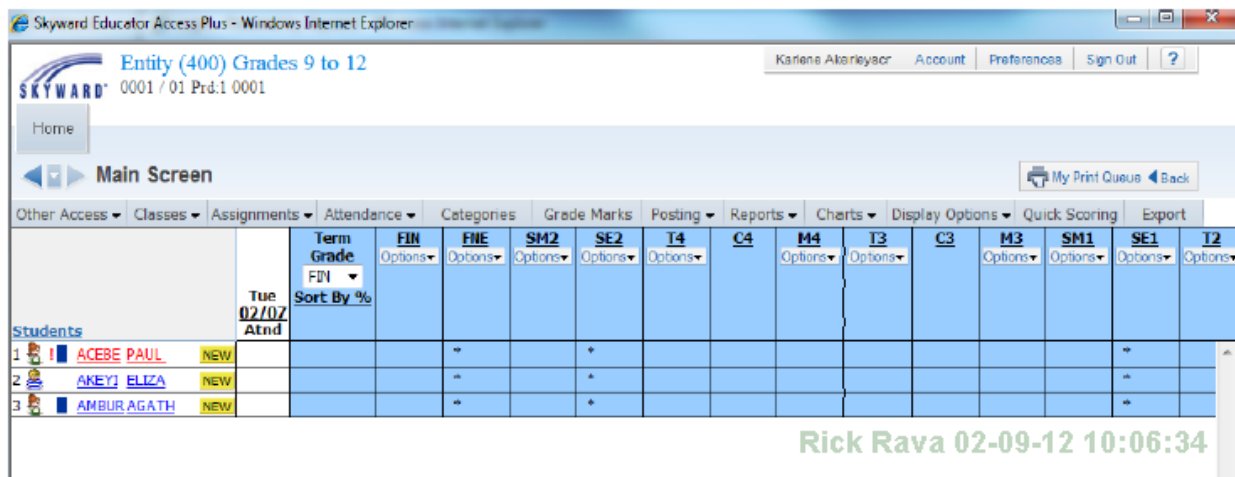

New main screen:

Rick Rava 02-09-12 10:06:34