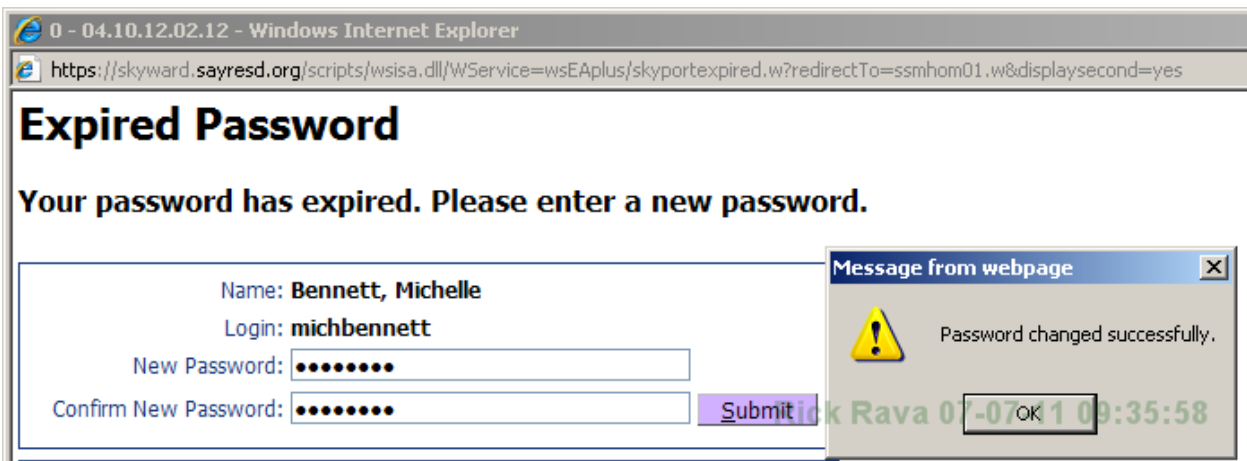

Enter you username and initial password

[Sayre Area School District](#)

**Sayre Area School District - Live
Conversion Data 05/20/11**

Login:

Password:

04.10.12.02.12
Windows XP / Internet Explorer 8
[Add the Skyward Login page to your Favorites](#)
[Make the Skyward Login page your Home Page](#)

© 2011 Skyward, Inc. All rights reserved. Rick Rava 07-07-11 09:34:02

The following screen will appear to change your password

Enter in your desired password

Confirm your desired password

Click on Submit

Click on OK

You are now in Skyward