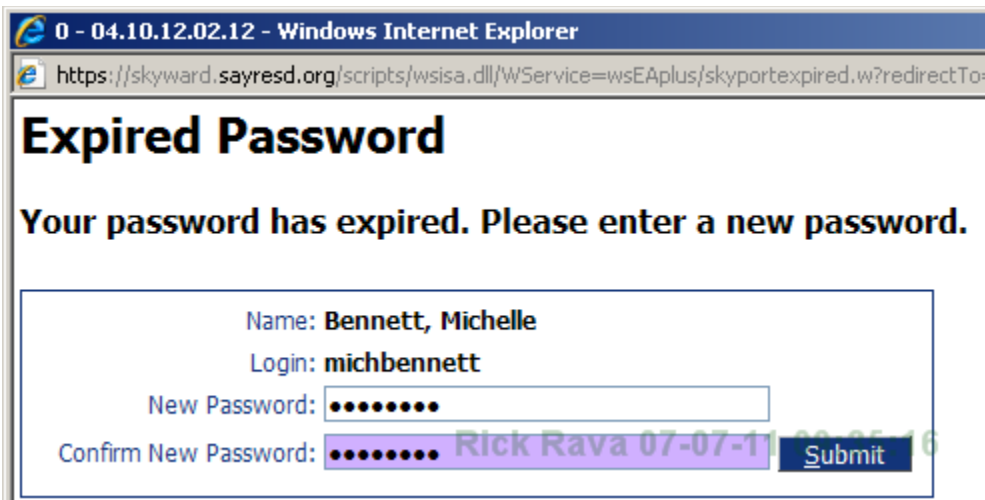

Password:

04.10.12.02.12
Windows XP / Internet Explorer 8
[Add the Skyward Login page to your Favorites](#)
[Make the Skyward Login page your Home Page](#)

© 2011 Skyward, Inc. All rights reserved. Rick Rava 07-07-11 09:33:05

Enter you username and initial password

[Sayre Area School District](#)

**Sayre Area School District - Live
Conversion Data 05/20/11**

Login:

Password:

04.10.12.02.12
Windows XP / Internet Explorer 8
[Add the Skyward Login page to your Favorites](#)
[Make the Skyward Login page your Home Page](#)

© 2011 Skyward, Inc. All rights reserved. Rick Rava 07-07-11 09:34:02

The following screen will appear to change your password

Enter in your desired password

Confirm your desired password

Click on Submit

Click on OK