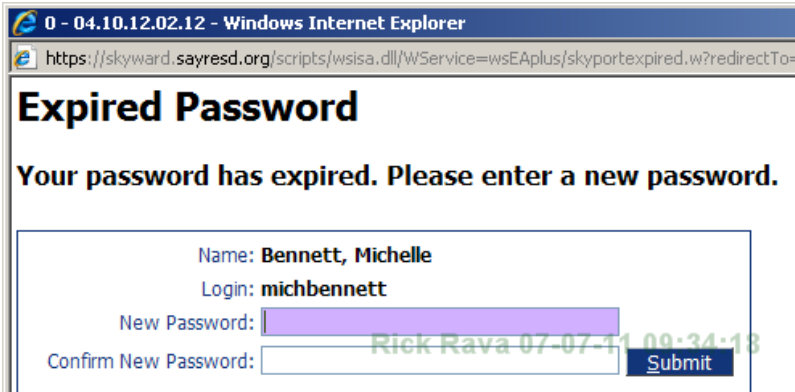

Password:

04.10.12.02.12
Windows XP / Internet Explorer 8
[Add the Skyward Login page to your Favorites](#)
[Make the Skyward Login page your Home Page](#)

© 2011 Skyward, Inc. All rights reserved. Rick Rava 07-07-11 09:33:05

Enter you username and initial password

[Sayre Area School District](#)

**Sayre Area School District - Live
Conversion Data 05/20/11**

Login:

Password:

04.10.12.02.12
Windows XP / Internet Explorer 8
[Add the Skyward Login page to your Favorites](#)
[Make the Skyward Login page your Home Page](#)

© 2011 Skyward, Inc. All rights reserved. Rick Rava 07-07-11 09:34:02

The following screen will appear to change your password

Enter in your desired password

Confirm your desired password

Click on Submit

Click on OK