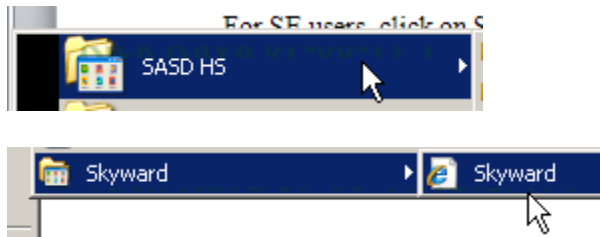

SAYRE AREA SCHOOL DISTRICT TECHNOLOGY TIPS

LOG IN TO SKYWARD – WITHIN THE SASD NETWORK

Purpose

After contacting the SASD Technology Department for a Skyward Account, this procedure goes over how to log in to Skyward within the SASD Network.

How do I log in to Skyward?

From within the SASD network on a SASD PC, please do the following:

Click on Start

For HS users, click on SASD HS, then click Skyward, then click on Skyward shortcut

For SE users, click on SASD SE, then click Skyward, then click on Skyward shortcut

The following is an example of the shortcut from a SASD HS computer

This will bring up the following screen

[Sayre Area School District](#)

**Sayre Area School District - Live
Conversion Data 05/20/11**

Login: