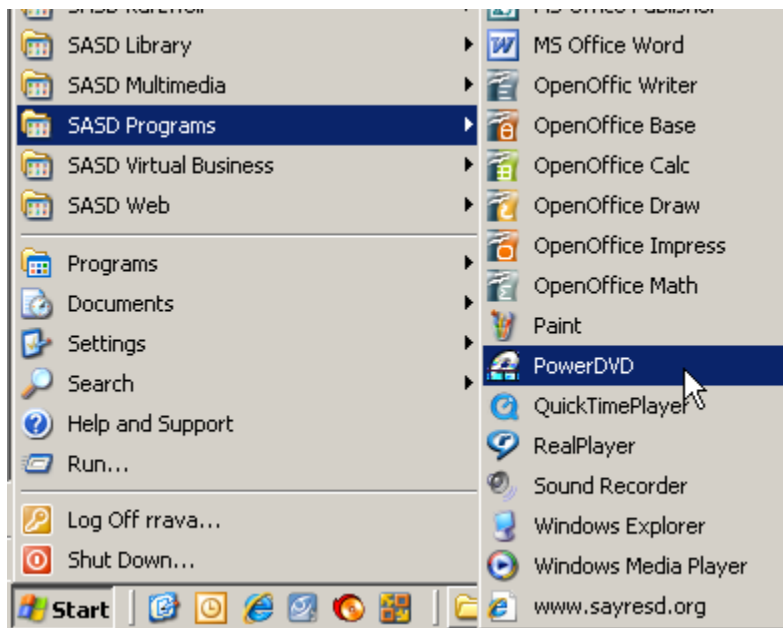

PLAYING DVDs FROM SASD TEACHER PCs HOOKED TO COMPUTER PROJECTORS

Purpose

To Play Educational DVDs from teacher PCs that are hooked up to computer projectors

Playing a DVD from a **DELL PC** with PowerDVD

Click on Start → SASD Programs → PowerDVD

Results in:

Insert DVD into PC (PC must be a DELL teacher PC with a DVD labeled slot)

Depending on DVD – just click on the Play Movie / Scene Selection (for this example we click on the Play Movie)